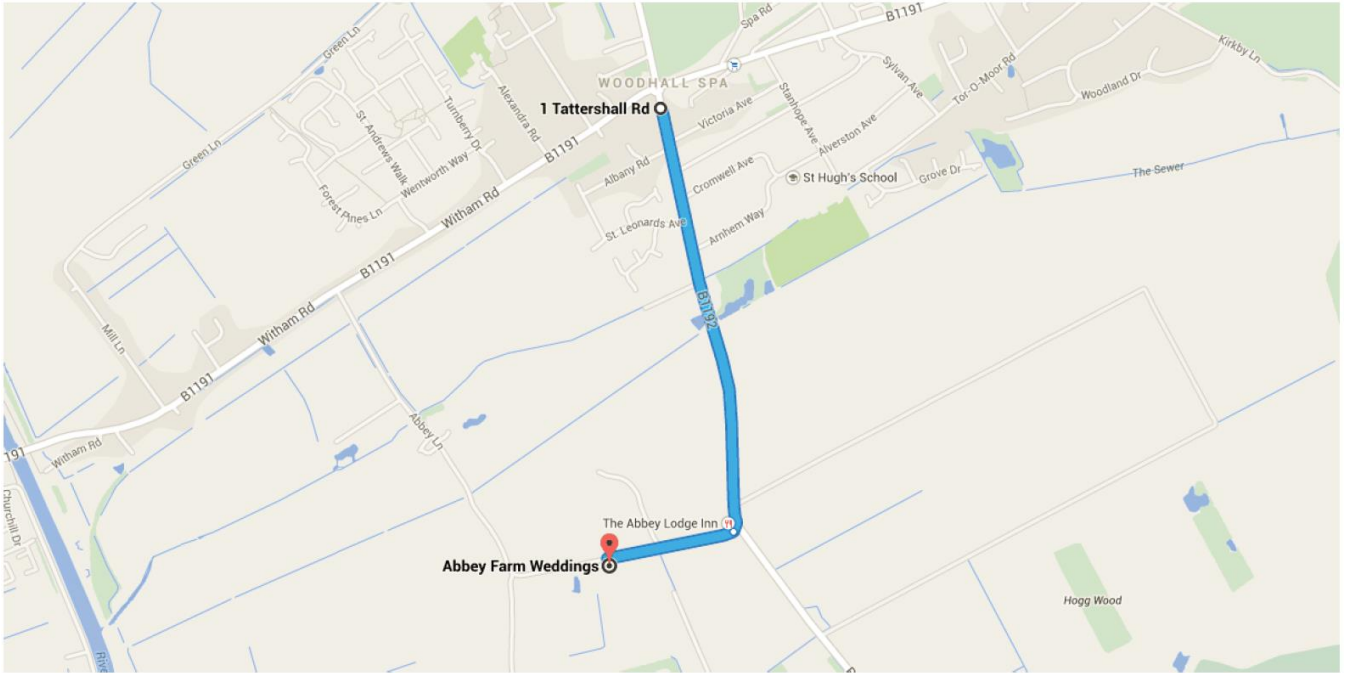

Directions from Woodhall Spa

We recommend that you arrive from the B1192 and do **NOT** turn down Abbey Lane from the B1191, as this avoids the narrow and dangerous section of Abbey Lane.

1. Head south on Tattershall Rd/B1192 toward Victoria Ave
↑
0.7 mi
2. Turn right
↘
Destination will be on the left
0.2 mi

📍 Abbey Farm Weddings

Abbey Farm, Kirkstead, Woodhall Spa, Lincolnshire LN10 6UH, United Kingdom

These directions are for planning purposes only. You may find that construction projects, traffic, weather, or other events may cause conditions to differ from the map results, and you should plan your route accordingly. You must obey all signs or notices regarding your route.